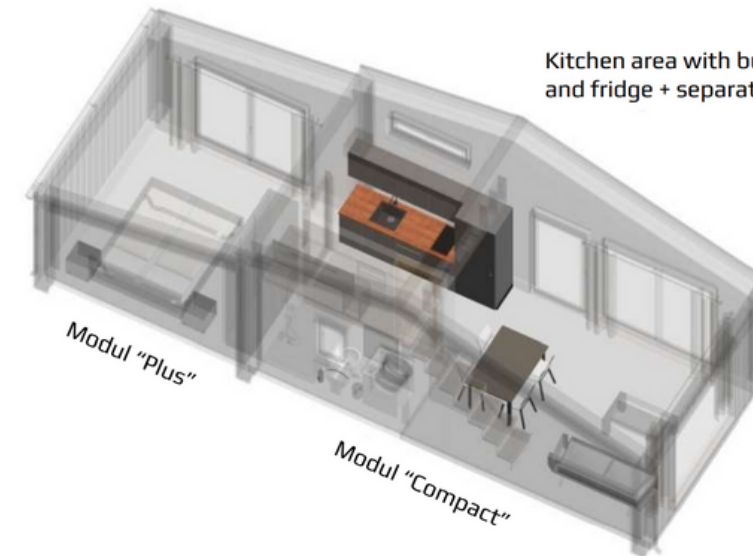

- ◻ 43m² Plot area
- ◻ 36m² Living area
- 1 Count of modules

Price: 94,600 Eur + VAT

43m²

Tiny House CH-02 Compact Plus

Fully equipped wet room with shower and a place for washing machine

Comfortable relaxing area with functional staircase (internal storage)

Kitchen area with built-in dishwasher and fridge + separate dining area

Sleeping area (loft)

Additional bedroom with closet

43m²

Tiny House CH-02 Compact Plus

50m²

Tiny House CH-02 Compact Plus x2

60m²