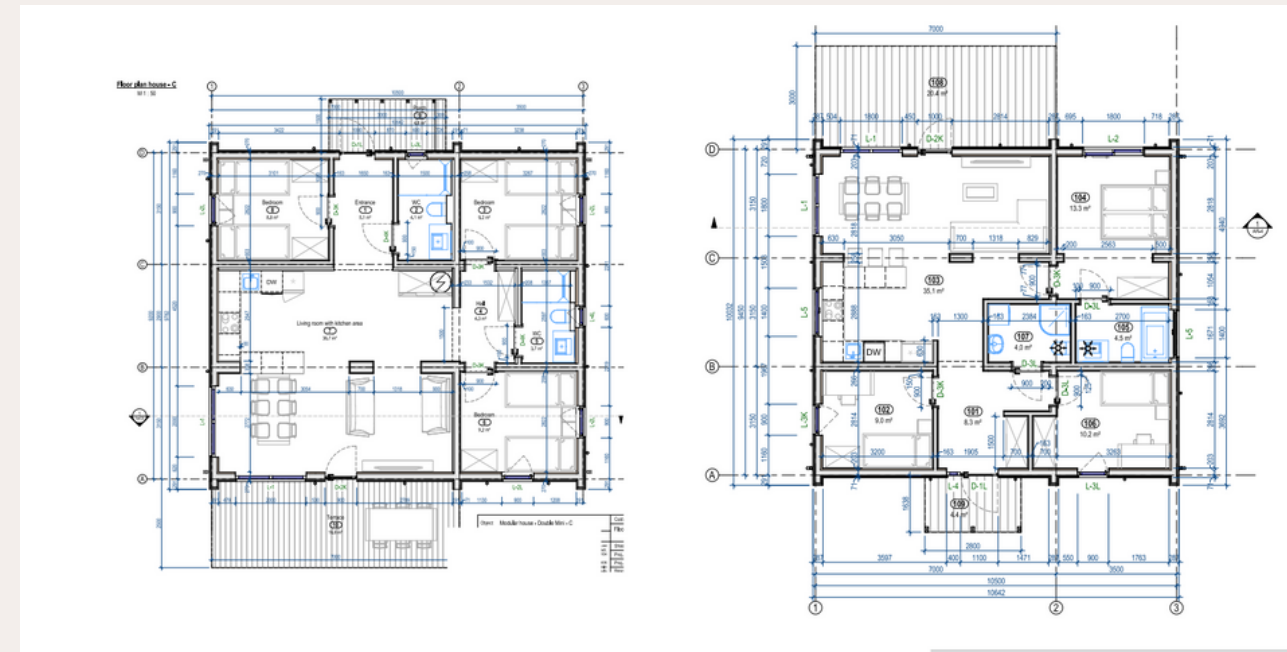

102m²

Tiny House CH-02 Compact Plus x3

Price: 224,400 Eur + VAT