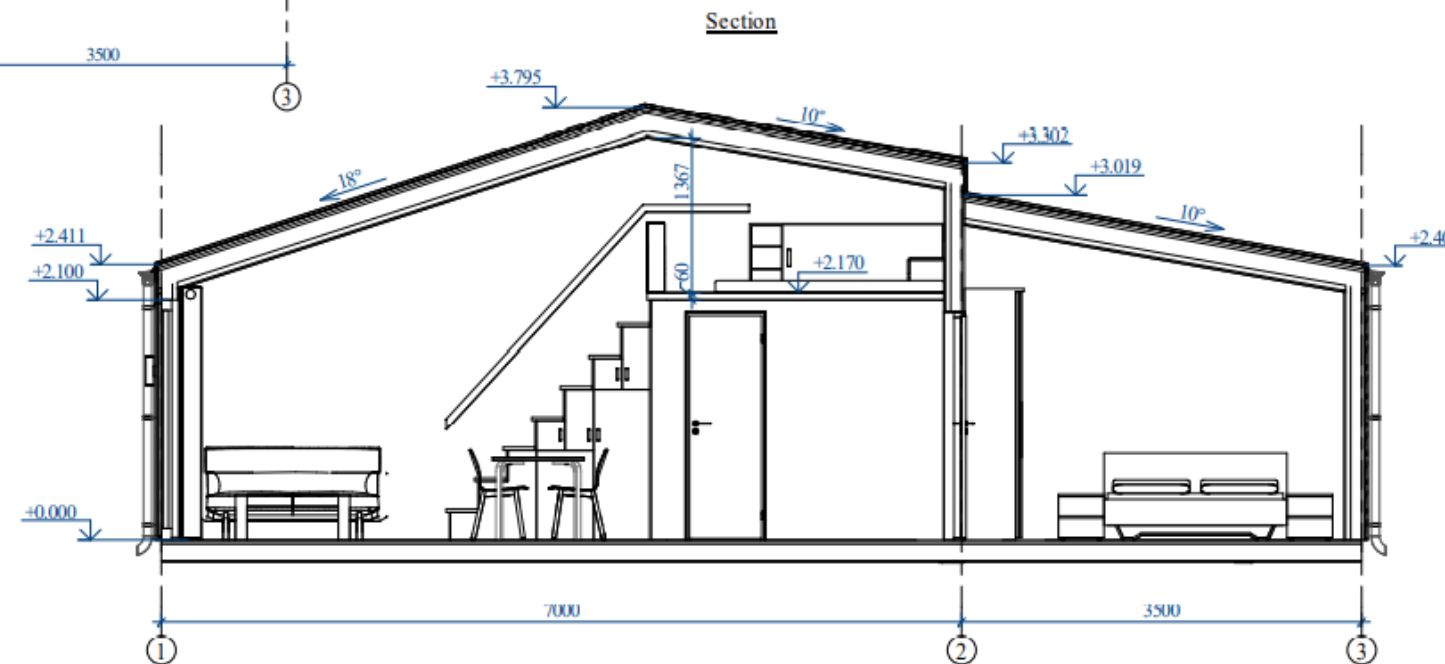

- ◻ 43m² Plot area
- ◻ 36m² Living area
- 1 Count of modules

Price: 94,600 Eur + VAT

43m²

Tiny House CH-02 Compact Plus

Fully equipped wet room with shower and a place for washing machine

Comfortable relaxing area with functional staircase (internal storage)

Kitchen area with built-in dishwasher and fridge + separate dining area

Sleeping area (loft)

Additional bedroom with closet

43m²

Tiny House CH-02 Compact Plus

50m²

Tiny House CH-02 Compact Plus x2

60m²