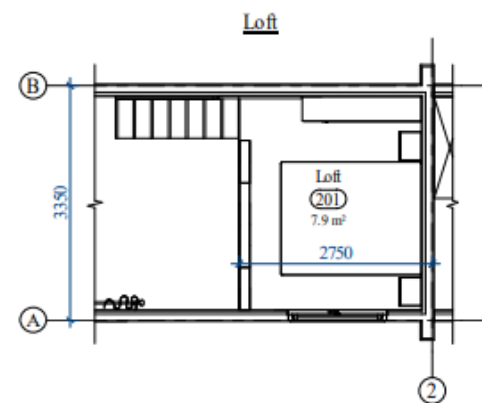

- ◻ 43m² Plot area
- ◻ 36m² Living area
- 1 Count of modules

Price: 94,600 Eur + VAT

43m²

Tiny House CH-02 Compact Plus

Fully equipped wet room with shower and a place for washing machine

Comfortable relaxing area with functional staircase (internal storage)

Kitchen area with built-in dishwasher and fridge + separate dining area

Sleeping area (loft)

Additional bedroom with closet

43m²

Tiny House CH-02 Compact Plus

50m²

Tiny House CH-02 Compact Plus x2

60m²