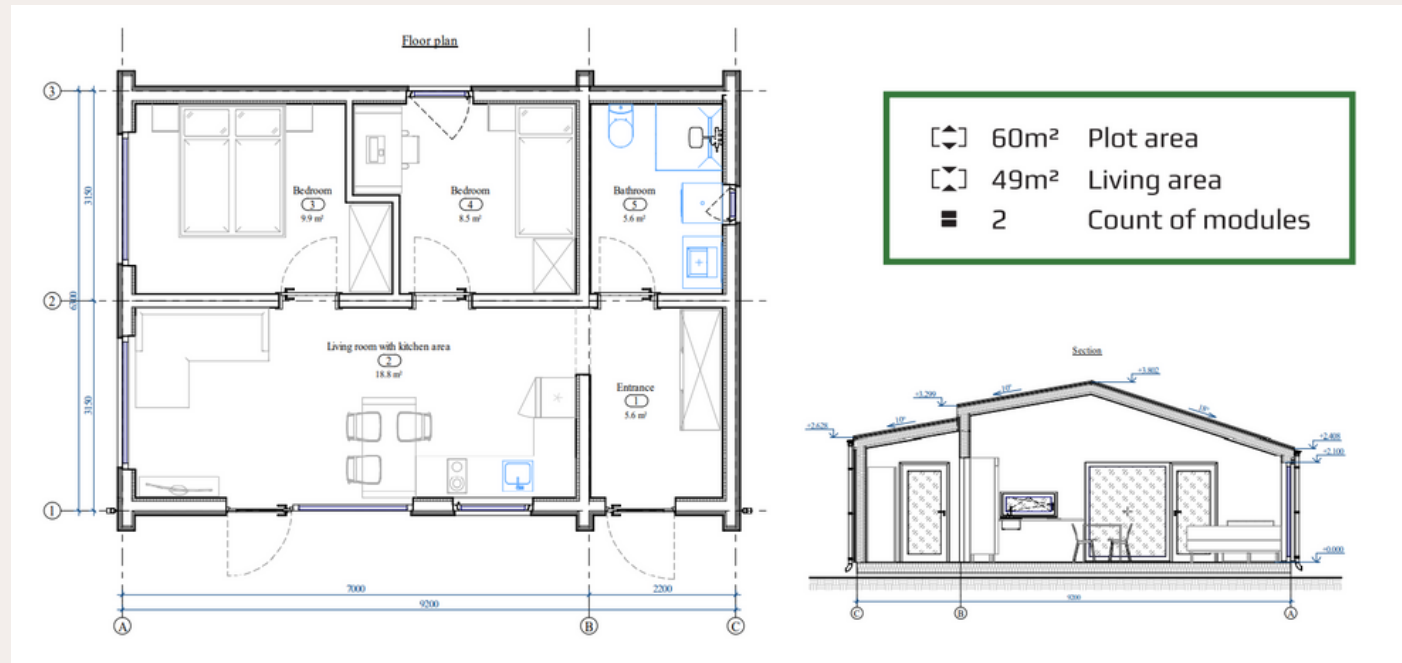

60m²

Tiny House CH-02

Compact Double mini

Price: 132,000 Eur + VAT