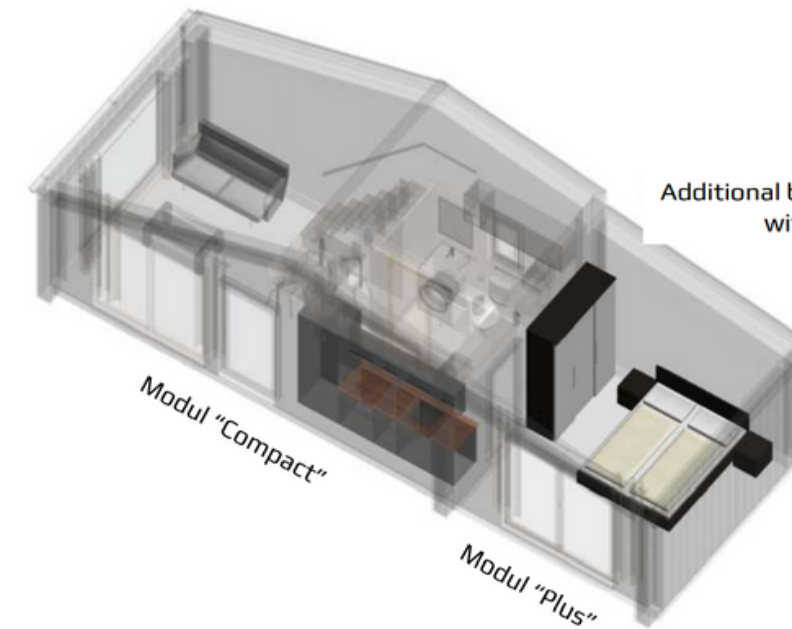

- ◻ 43m² Plot area
- ◻ 36m² Living area
- 1 Count of modules

Price: 94,600 Eur + VAT

43m²

Tiny House CH-02 Compact Plus

Fully equipped wet room with shower and a place for washing machine

Comfortable relaxing area with functional staircase (internal storage)

Kitchen area with built-in dishwasher and fridge + separate dining area

Sleeping area (loft)

Additional bedroom with closet

43m²

Tiny House CH-02 Compact Plus

50m²

Tiny House CH-02 Compact Plus x2

60m²