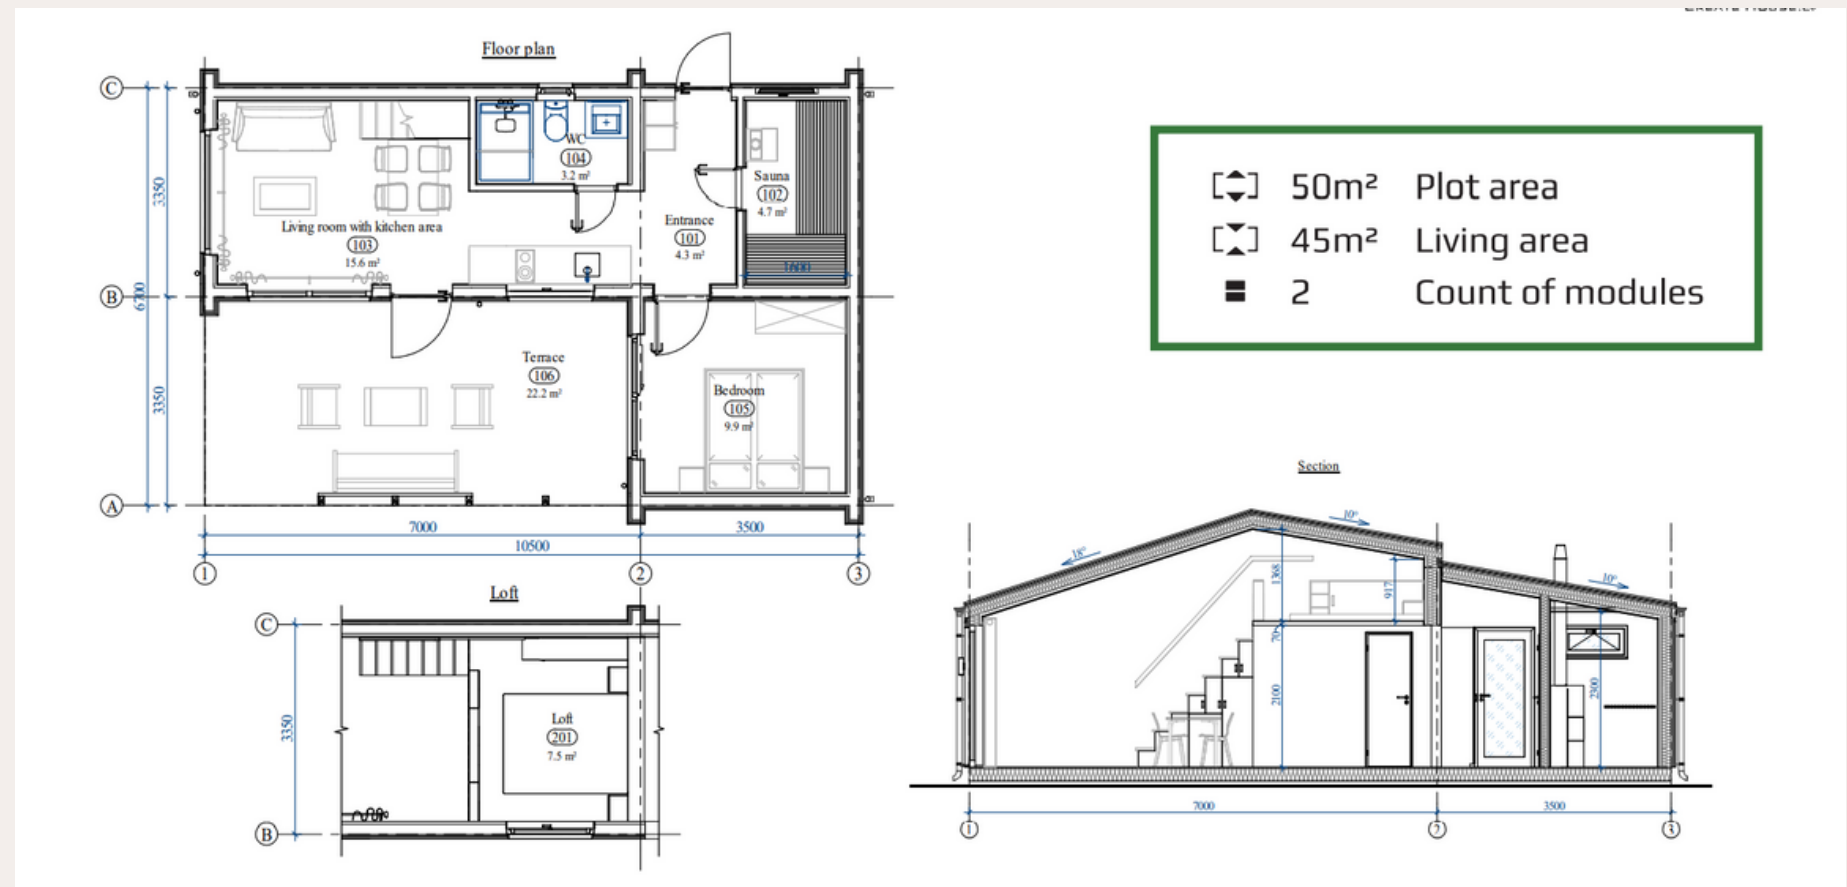

- ◻ 43m² Plot area
- ◻ 36m² Living area
- 1 Count of modules

Price: 94,600 Eur + VAT

43m²

Tiny House CH-02 Compact Plus

Fully equipped wet room with shower and a place for washing machine

Comfortable relaxing area with functional staircase (internal storage)

Kitchen area with built-in dishwasher and fridge + separate dining area

Sleeping area (loft)

Additional bedroom with closet

43m²

Tiny House CH-02 Compact Plus

50m²

Tiny House CH-02 Compact Plus x2

60m²