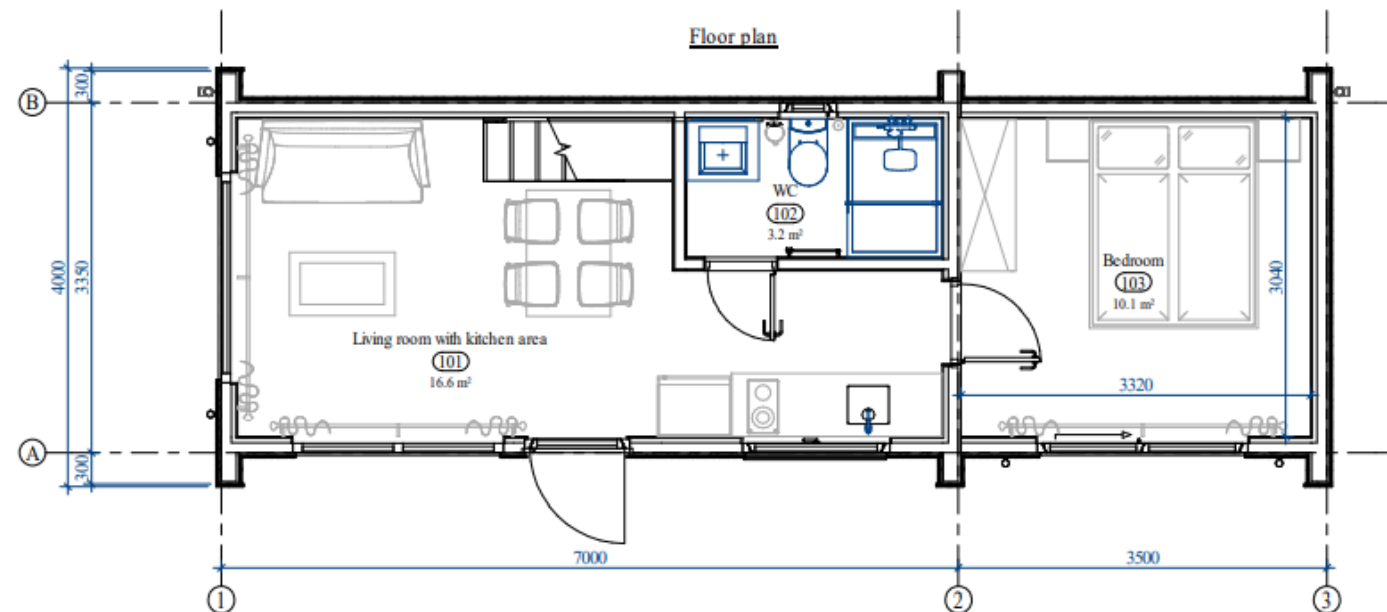

Windows and doors: PVC, Wood, Aluminum

Exterior finish: wood cladding, fiber cement panels, other decorative materials

Roof: Metal sheets, PVC membrane

Walls inside: Plywood, wood cladding, gypsum

43m²

Tiny House CH-02 Compact Plus

- ◻ 43m² Plot area
- ◻ 36m² Living area
- 1 Count of modules

Price: 94,600 Eur + VAT

43m²

Tiny House CH-02 Compact Plus

Fully equipped wet room with shower and a place for washing machine

Comfortable relaxing area with functional staircase (internal storage)

Kitchen area with built-in dishwasher and fridge + separate dining area

Sleeping area (loft)

Additional bedroom with closet

43m²

Tiny House CH-02 Compact Plus

50m²

Tiny House CH-02 Compact Plus x2

60m²