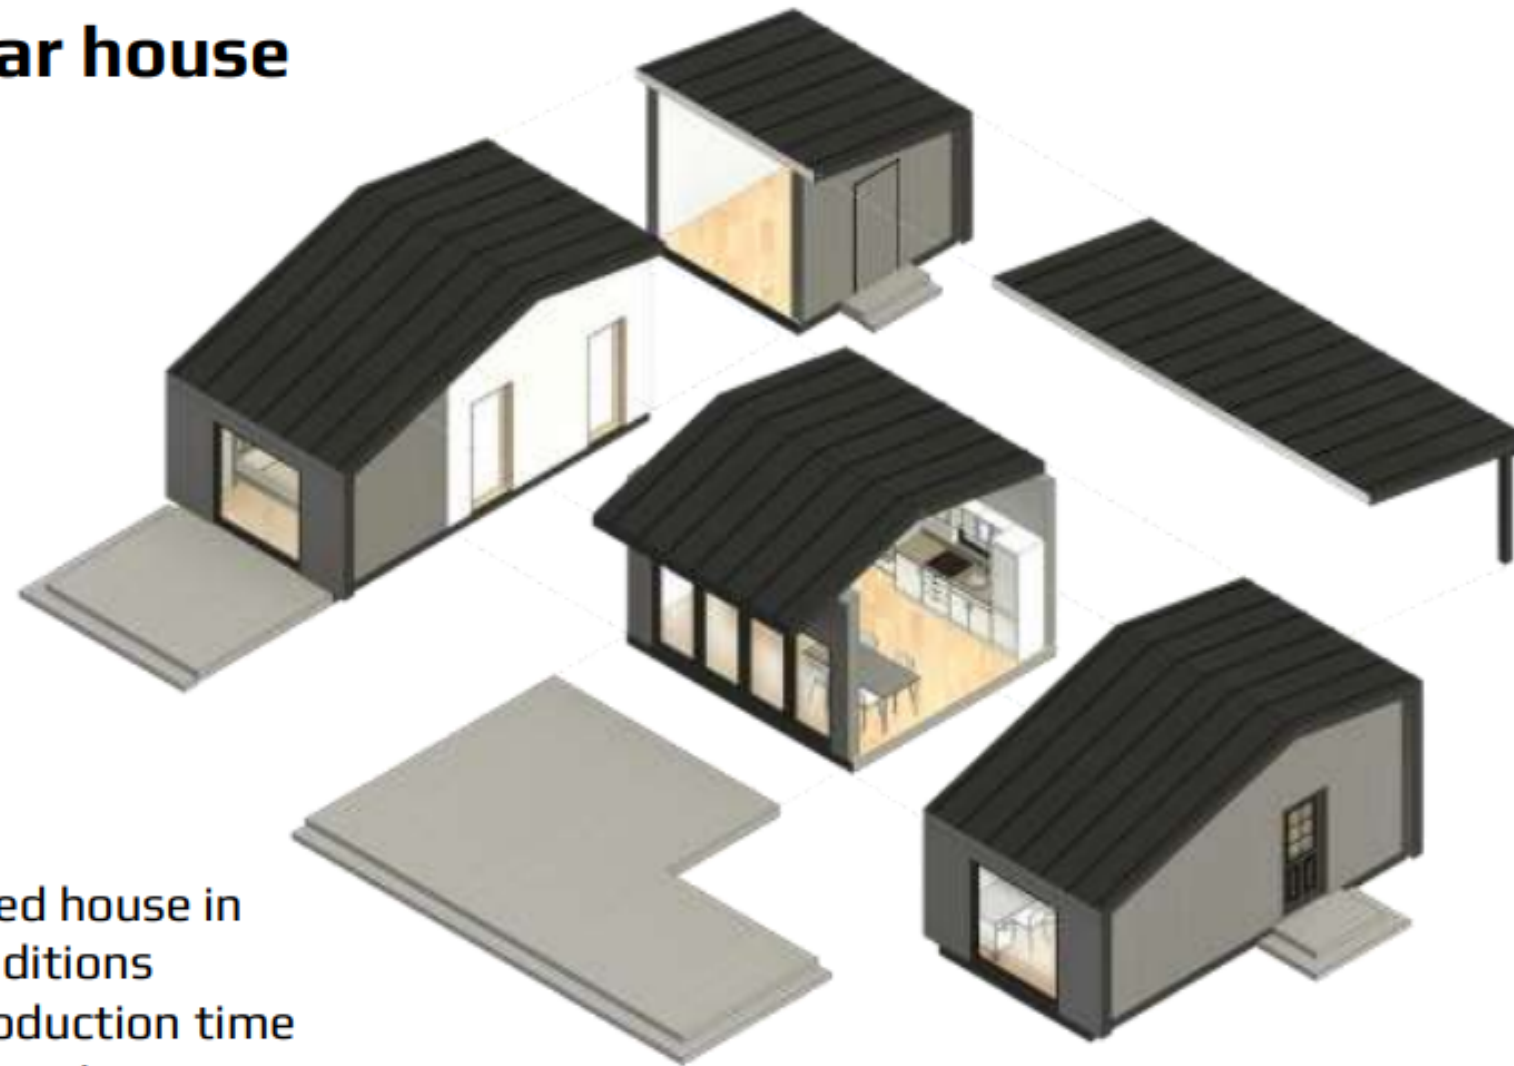

CH-02 Tiny House

BALT HAUS
www.balt-haus.com

43, 50, 60 or 102m²

Tiny House CH-02

AVAILABLE IN 4 DIFFRENT SIZES.

Roof: Metal sheets, PVC membrane

Walls inside: Plywood, wood cladding, gypsum

Walls outside: wood cladding, fiber cement panels, other decorative materials

Windows and doors: PVC, Wood, Aluminum

Heating: Air to air heat pump, Electric heated floors, Air to water heat pump

Ventilation: Natural air supply, Complex heat-recovery system, Local heat – recovery system

Compact PLUS

Compact PLUS x2

Compact DOUBLE MINI

Compact PLUS x3

43, 50, 60 or 102m²

Tiny House CH-02

Modular house

- ✓ Fully finished house in factory conditions
- ✓ Reliable production time
- ✓ Quality guarantee
- ✓ Point type foundations
- ✓ Economy of time and money

Framework - Enclosing constructions

Roofing ($U \leq 0.16 \text{ W/m}^2\text{K}$)	
1	Metal sheeting
2	Timber battens 95x28mm
3	Timber battens 45x45mm
4	Diffusion film
5	Thermal insulation ($\lambda_D = 0.035 \text{ W/m}^2\text{K}$)
6	Timber frame 45x195/245mm (C24)
7	Vapour barrier
8	Thermal insulation ($\lambda_D = 0.035 \text{ W/m}^2\text{K}$)
9	Timber battens 45x45mm
10	Plywood board 12mm (painted)