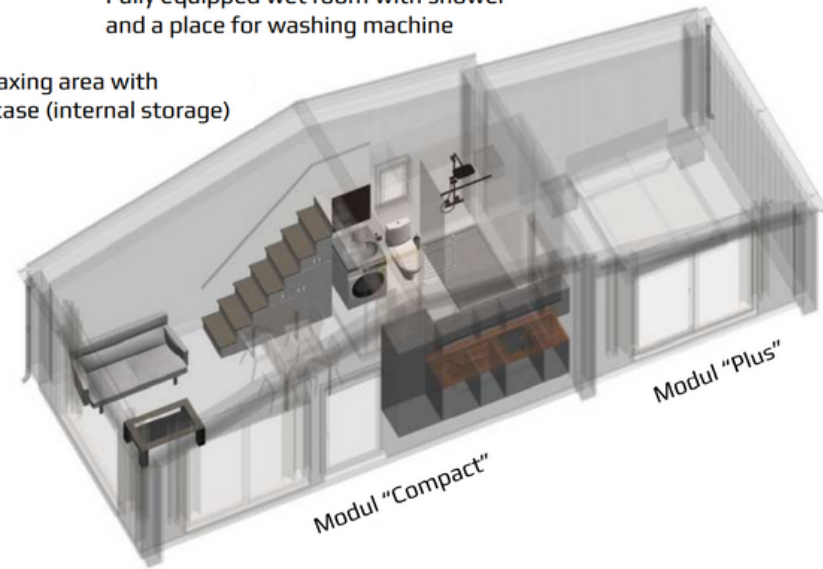

- ◻ 43m² Plot area
- ◻ 36m² Living area
- 1 Count of modules

Price: 94,600 Eur + VAT

43m²

Tiny House CH-02 Compact Plus

Fully equipped wet room with shower and a place for washing machine

Comfortable relaxing area with functional staircase (internal storage)

Kitchen area with built-in dishwasher and fridge + separate dining area

Sleeping area (loft)

Additional bedroom with closet

43m²

Tiny House CH-02 Compact Plus

50m²

Tiny House CH-02 Compact Plus x2

60m²