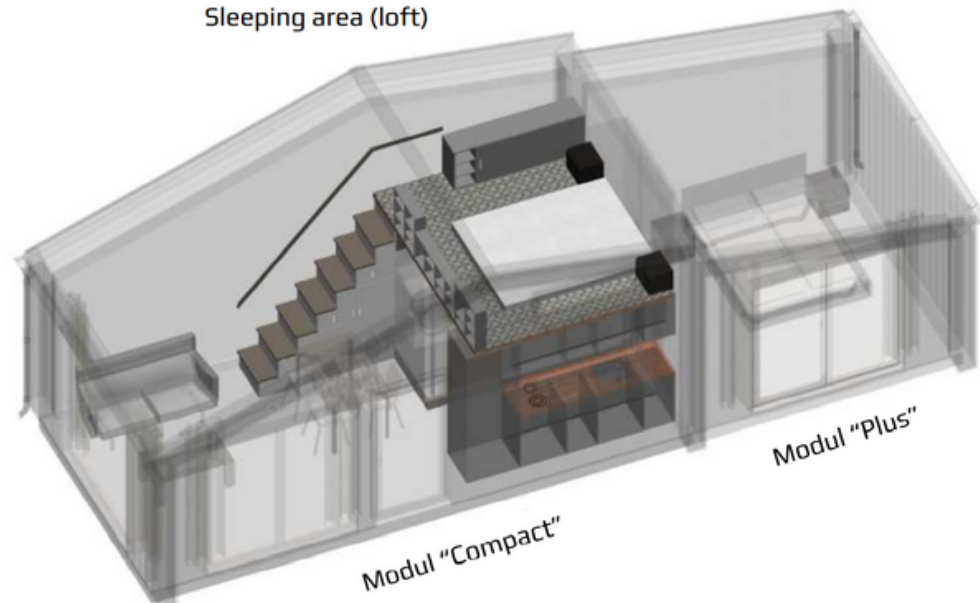

- ◻ 43m² Plot area
- ◻ 36m² Living area
- 1 Count of modules

Price: 94,600 Eur + VAT

43m²

Tiny House CH-02 Compact Plus

Fully equipped wet room with shower and a place for washing machine

Comfortable relaxing area with functional staircase (internal storage)

Kitchen area with built-in dishwasher and fridge + separate dining area

Sleeping area (loft)

Additional bedroom with closet

43m²

Tiny House CH-02 Compact Plus

50m²

Tiny House CH-02 Compact Plus x2

60m²