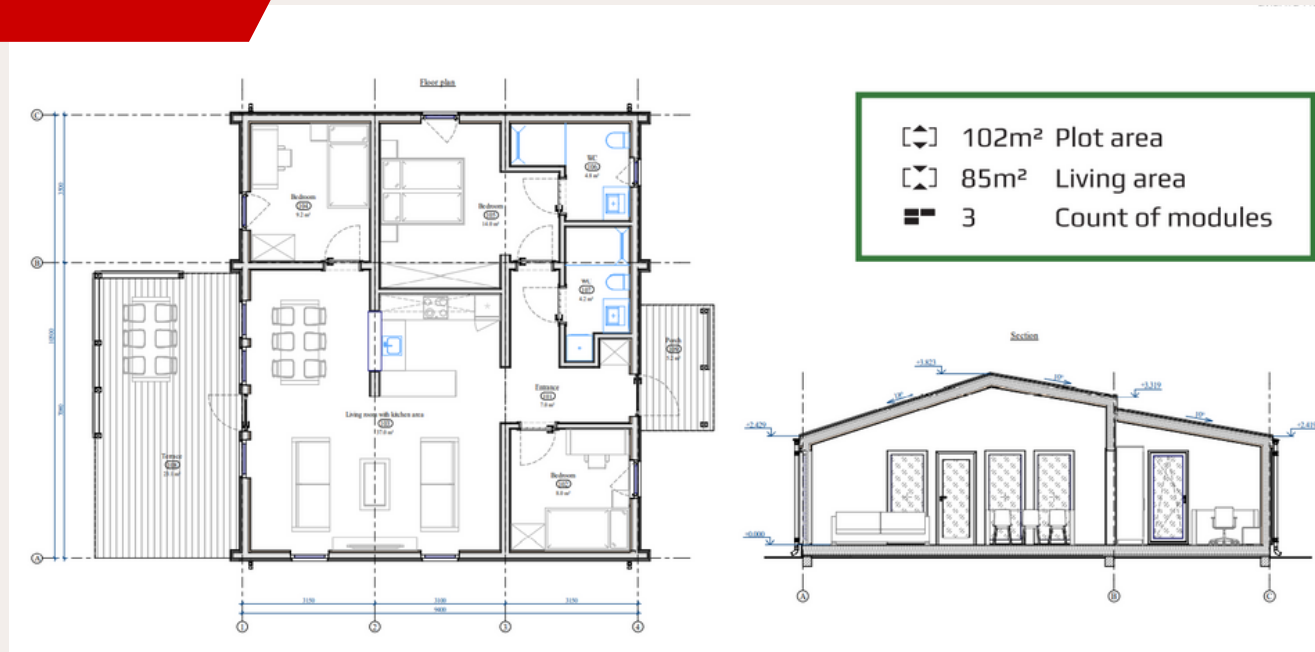

- ◻ 43m² Plot area
- ◻ 36m² Living area
- 1 Count of modules

Price: 94,600 Eur + VAT

43m²

Tiny House CH-02 Compact Plus

Fully equipped wet room with shower and a place for washing machine

Comfortable relaxing area with functional staircase (internal storage)

Kitchen area with built-in dishwasher and fridge + separate dining area

Sleeping area (loft)

Additional bedroom with closet

43m²

Tiny House CH-02 Compact Plus

50m²

Tiny House CH-02 Compact Plus x2

60m²

Tiny House CH-02

Compact Double mini

Price: 132,000 Eur + VAT

102m²

Tiny House CH-02 Compact Plus x3

Price: 224,400 Eur + VAT